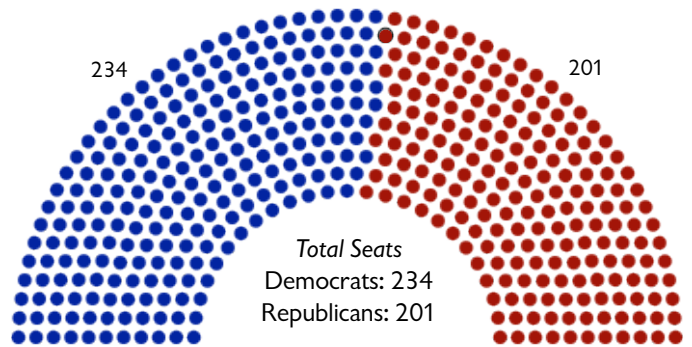

Control of the 116th House (2018-2020)

Yes, I will support JACPAC.

Name: _____

Address: _____

City, State, Zip: _____

Phone: _____ Email: _____

Occupation: _____ Employer: _____

Enclosed is a donation to JACPAC in the amount of $ _____.

☐ Personal Check   ☐ Visa   ☐ Mastercard   ☐ American Express

Card Number: _____ Exp. Date: _____ CVV _____

Signature: _____

Federal law requires political committees to report the name, mailing address, occupation and employer for each individual whose contribution aggregate in excess of $200 in a calendar year. According to law, JAC cannot accept corporate contributions. Membership, gifts or other payments to JAC are not deductible as charitable contributions for federal income tax purposes.