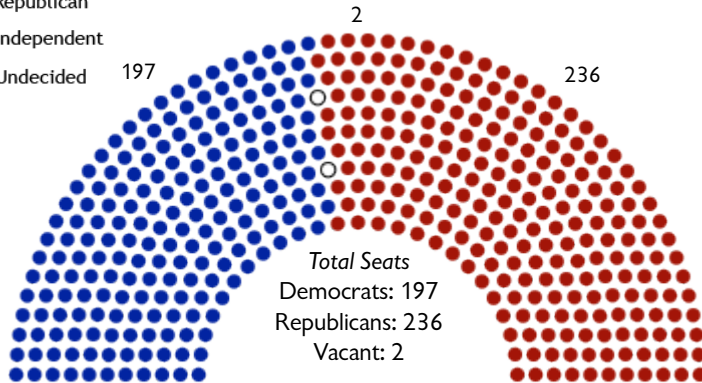

Control of the 115th House (2016-2018)