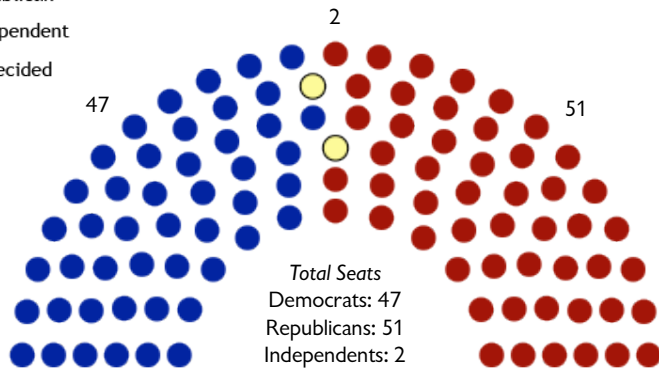

# U.S. Senate

- Democratic
- Republican
- Independent
- Undecided

**Control of the 115th Senate (2016-2018)**

**Control of the 116th Senate (2018-2020)**